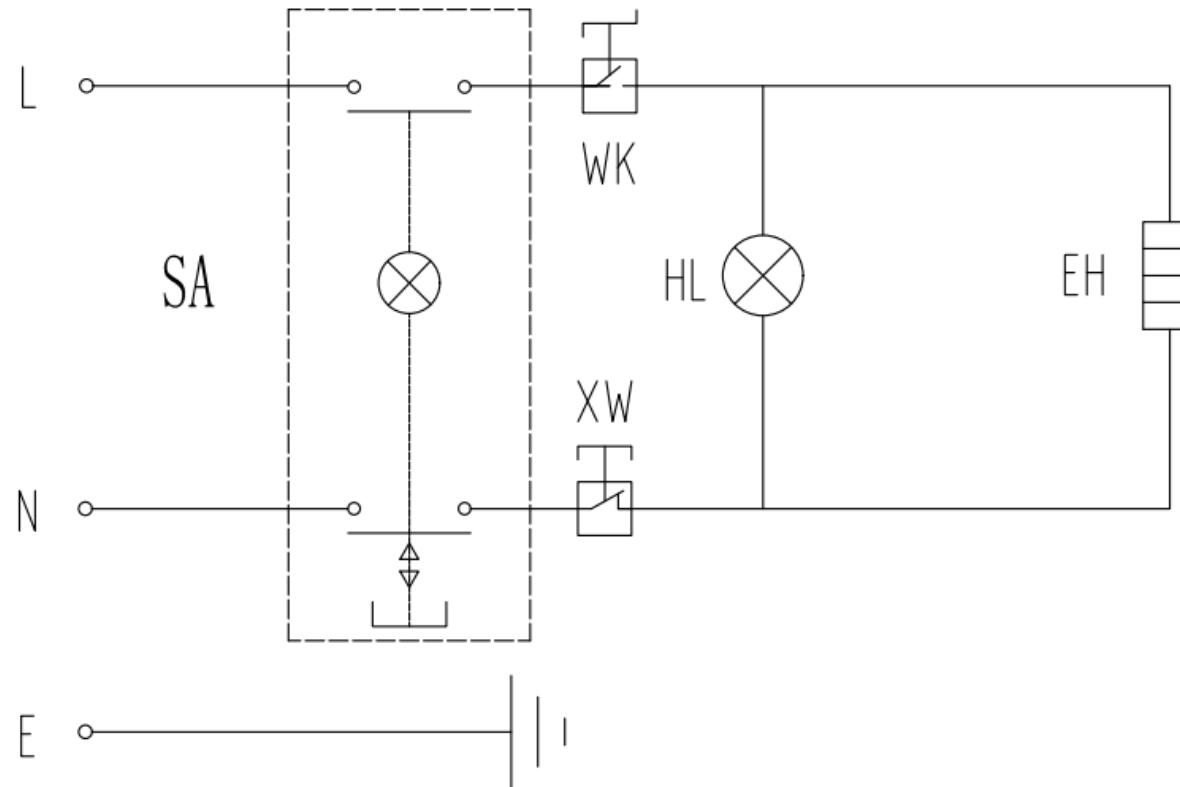

Machine	Explode	Code	Description
Buffalo Small countertop Griddle -Steel Plate	1		Apron
Buffalo Small countertop Griddle -Steel Plate	2		Apron Front Plate
Buffalo Small countertop Griddle -Steel Plate	3		Fuel Tank Track
Buffalo Small countertop Griddle -Steel Plate	4		Plank Apron
Buffalo Small countertop Griddle -Steel Plate	5	AS330	Heater
Buffalo Small countertop Griddle -Steel Plate	6		Scraping Board
Buffalo Small countertop Griddle -Steel Plate	7		Mica Insulating Board
Buffalo Small countertop Griddle -Steel Plate	8		Cotton Sealing Board
Buffalo Small countertop Griddle -Steel Plate	9		Pick The Front Plate
Buffalo Small countertop Griddle -Steel Plate	10	AS347	Oil Box
Buffalo Small countertop Griddle -Steel Plate	11		Bottom Sealing Plate
Buffalo Small countertop Griddle -Steel Plate	12	AS338	Feet (set 4)
Buffalo Small countertop Griddle -Steel Plate	13		Fixed Plate
Buffalo Small countertop Griddle -Steel Plate	14	AS344	Knob
Buffalo Small countertop Griddle -Steel Plate	15	AS333	Switch
Buffalo Small countertop Griddle -Steel Plate	16	AS332	Indicator Light
Buffalo Small countertop Griddle -Steel Plate	17	AS336	Hi-Limit
Buffalo Small countertop Griddle -Steel Plate	18	AS326	Thermostat

Circuit Diagram

No.	Code	Description
1	SA	Power Switch
2	WK	Thermostat
3	XW	Hi-limit
4	HL	Heating indicator light
5	EH	Heater